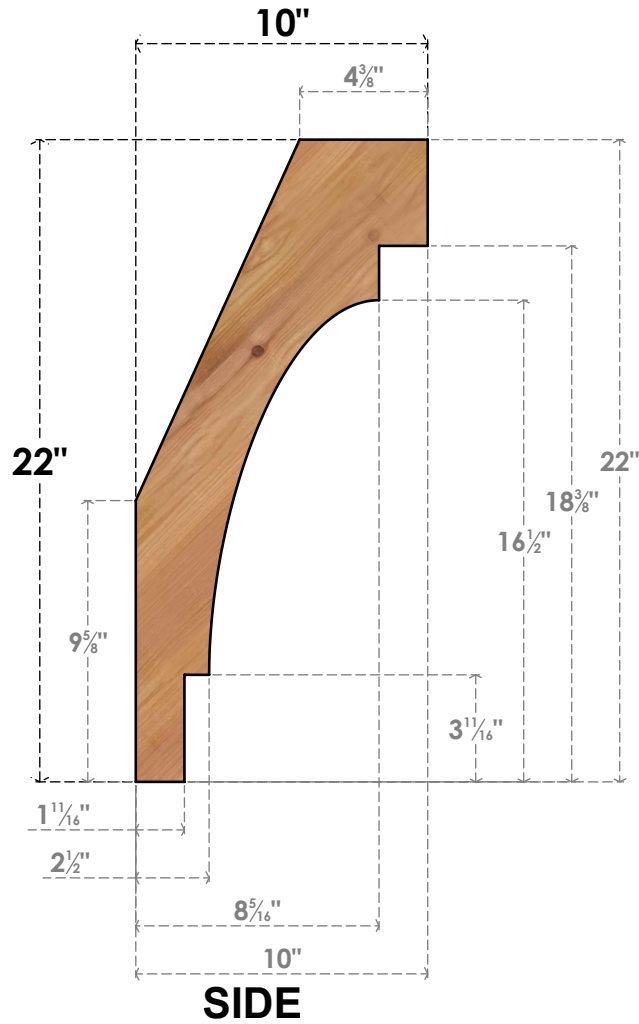

BRC04X10X22MRC00SWR

3 1/2"W X 10"D X 22"H MERCED SMOOTH BRACE, WESTERN RED CEDAR

EKENA MILLWORK
 2300 WEST MAIN ST.
 CLARKSVILLE, TX 75426
 TOLL FREE: 866-607-0453
 WWW.EKENAMILLWORK.COM

NOTES

1. INSTALLATION TO BE COMPLETED IN ACCORDANCE WITH MANUFACTURER'S SPECIFICATIONS.
2. DRAWING MAY NOT BE TO SCALE
3. THIS DRAWING IS INTENDED FOR DESIGN AND PLANNING PURPOSES ONLY.
4. ALL INFORMATION CONTAINED HEREIN WAS CURRENT AT THE TIME OF DEVELOPMENT BUT MUST BE REVIEWED AND APPROVED BY THE PRODUCT MANUFACTURER TO BE CONSIDERED ACCURATE.
5. PRODUCTS ARE NOT KILN DRIED. THIS ITEM IS UNIQUE AND WILL CONTAIN THE NATURAL VARIATIONS THAT THE WOOD SPECIES OFFERS. THIS MAY RESULT IN VARIATIONS UP TO 1/4"