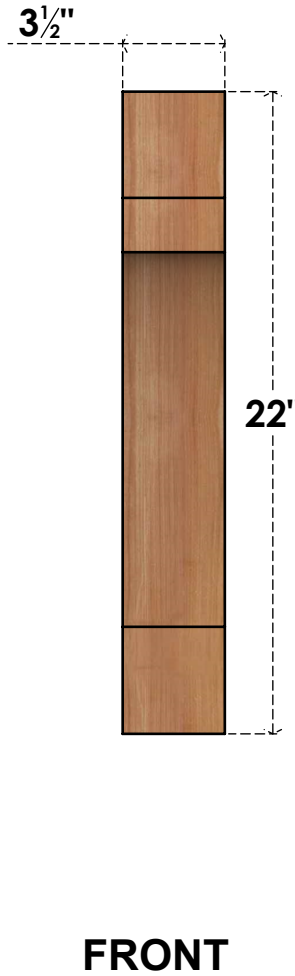

BRC04X10X22MRC00SWR

3 1/2"W X 10"D X 22"H MERCED SMOOTH BRACE, WESTERN RED CEDAR

EKENA MILLWORK
 2300 WEST MAIN ST.
 CLARKSVILLE, TX 75426
 TOLL FREE: 866-607-0453
 WWW.EKENAMILLWORK.COM

NOTES

1. INSTALLATION TO BE COMPLETED IN ACCORDANCE WITH MANUFACTURER'S SPECIFICATIONS.
2. DRAWING MAY NOT BE TO SCALE
3. THIS DRAWING IS INTENDED FOR DESIGN AND PLANNING PURPOSES ONLY.
4. ALL INFORMATION CONTAINED HEREIN WAS CURRENT AT THE TIME OF DEVELOPMENT BUT MUST BE REVIEWED AND APPROVED BY THE PRODUCT MANUFACTURER TO BE CONSIDERED ACCURATE.
5. PRODUCTS ARE NOT KILN DRIED. THIS ITEM IS UNIQUE AND WILL CONTAIN THE NATURAL VARIATIONS THAT THE WOOD SPECIES OFFERS. THIS MAY RESULT IN VARIATIONS UP TO 1/4"